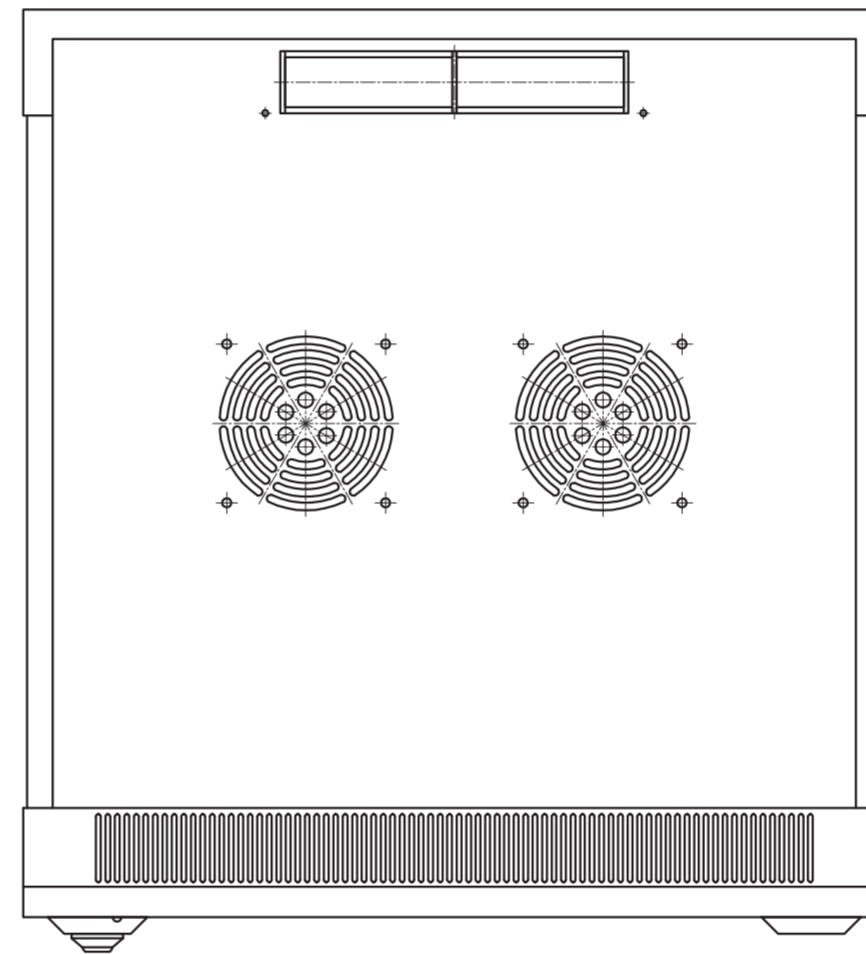

623

630

570

OUTSIDE

INSIDE

Schema of opening (scale 1:20)

Szafa RACK 19' 12U 600 mm wisząca SIGNAL

SIGNAL 19" Rack Cabinet (12U 600 mm, hanging)

skala / scale 1:5

kod / code:

producent / producer:

R912022

www.dipol.com.pl/R912022