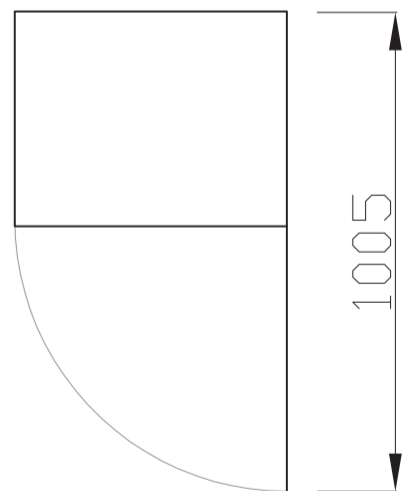

623

630

570

OUTSIDE

INSIDE

Schema of opening (scale 1:20)

Szafa RACK 19' 12U 600 mm wisząca SIGNAL

SIGNAL 19" Rack Cabinet (12U 600 mm, hanging)

skala / scale 1:5

kod / code:

producent / producer:

R912022

www.dipol.com.pl/R912022