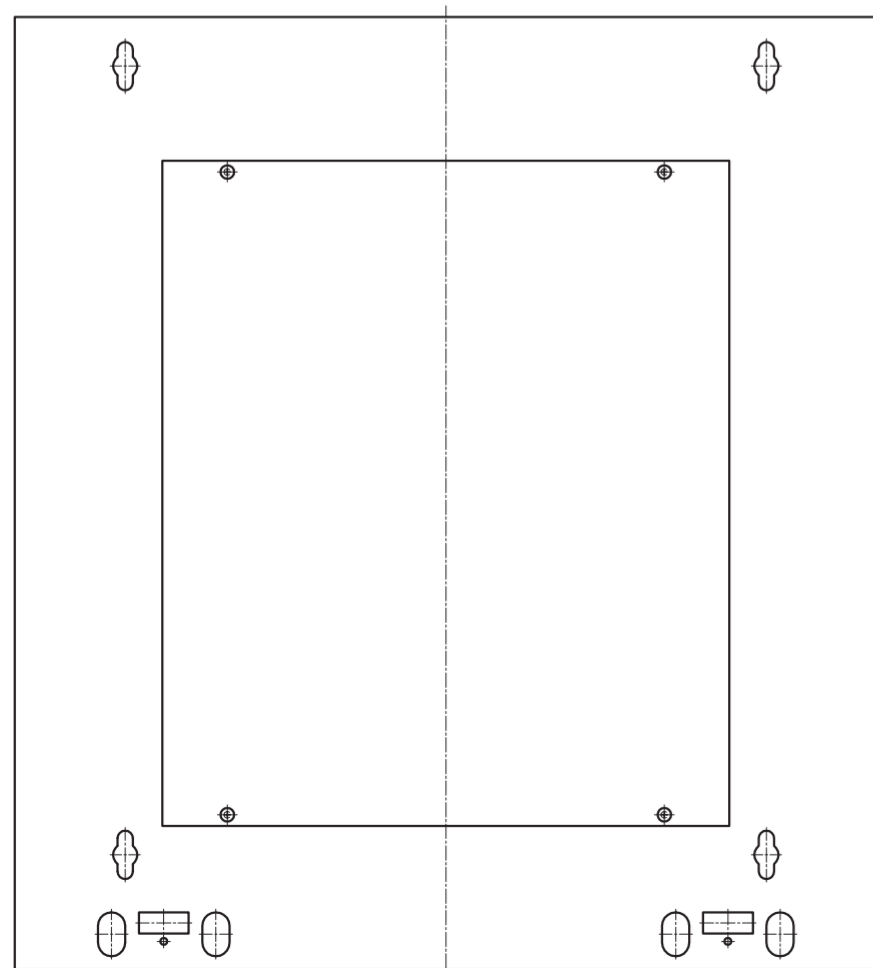

623

630

570

OUTSIDE

INSIDE

Schema of opening (scale 1:20)

Szafa RACK 19' 12U 600 mm wisząca SIGNAL

SIGNAL 19" Rack Cabinet (12U 600 mm, hanging)

skala / scale 1:5

kod / code:

producent / producer:

R912022

www.dipol.com.pl/R912022