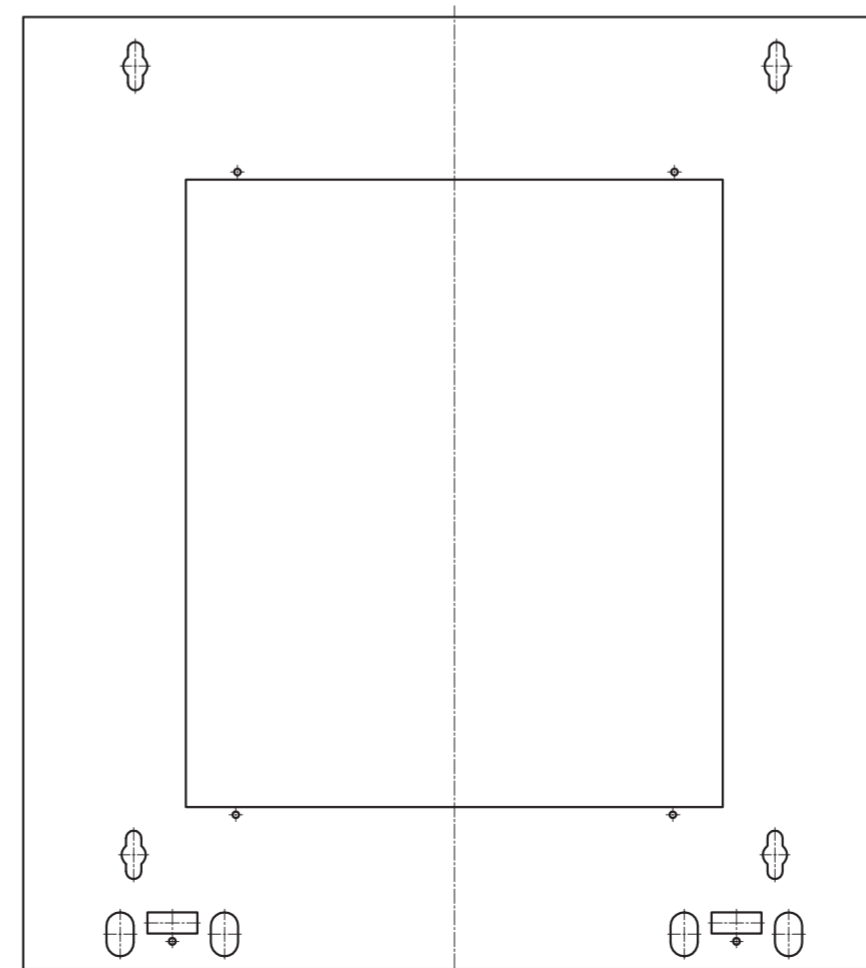

623

630

570

OUTSIDE

INSIDE

Schema of opening (scale 1:20)

Szafa RACK 19' 12U 600 mm wisząca SIGNAL

SIGNAL 19" Rack Cabinet (12U 600 mm, hanging)

skala / scale 1:5

kod / code:

producent / producer:

R912022

www.dipol.com.pl/R912022