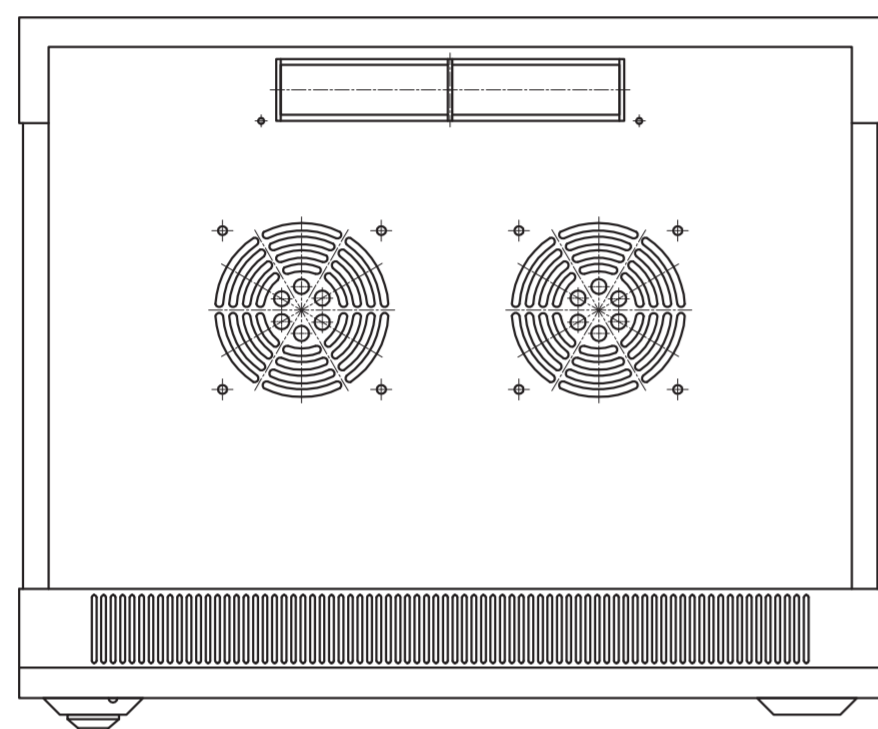

Schema of opening (scale 1:20)

473

500

570

OUTSIDE

INSIDE

Szafa RACK 19' 9U 450 mm wisząca SIGNAL

SIGNAL 19" Rack Cabinet (9U 450 mm, hanging)

skala / scale 1:5

kod / code:

producent / producer:

R912020

www.dipol.com.pl/R912020