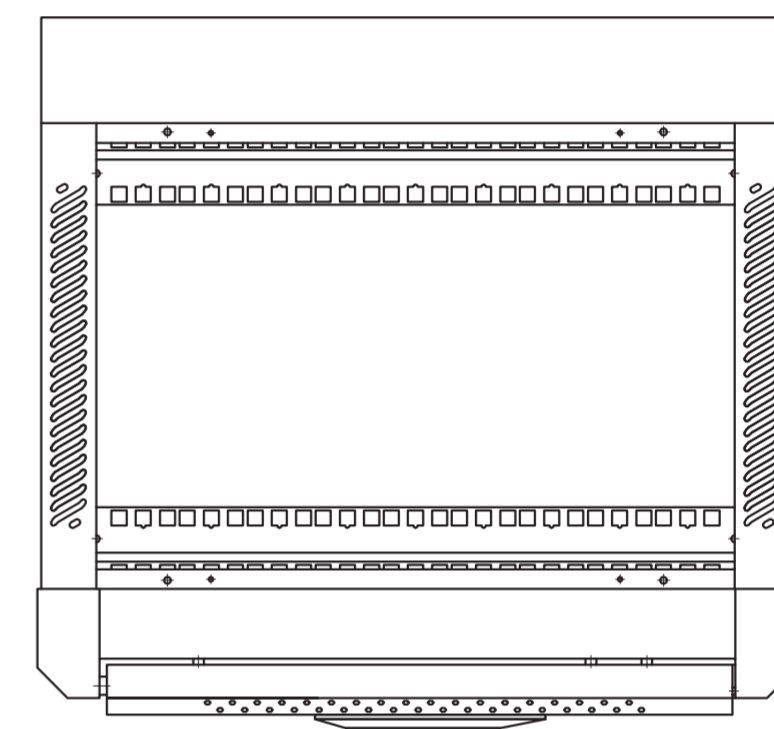

Schema of opening (scale 1:20)

473

500

570

OUTSIDE

INSIDE

Szafa RACK 19' 9U 450 mm wisząca SIGNAL

SIGNAL 19" Rack Cabinet (9U 450 mm, hanging)

skala / scale 1:5

kod / code:

producent / producer:

R912020

www.dipol.com.pl/R912020