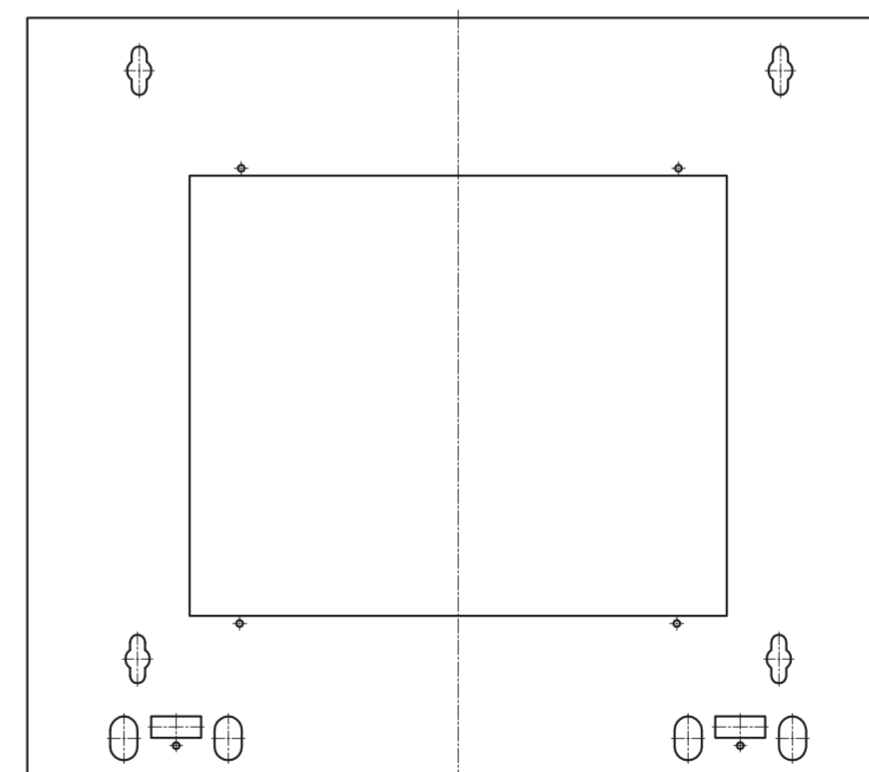

Schema of opening (scale 1:20)

473

500

570

OUTSIDE

INSIDE

Szafa RACK 19' 9U 450 mm wisząca SIGNAL

SIGNAL 19" Rack Cabinet (9U 450 mm, hanging)

skala / scale 1:5

kod / code:

producent / producer:

R912020

www.dipol.com.pl/R912020