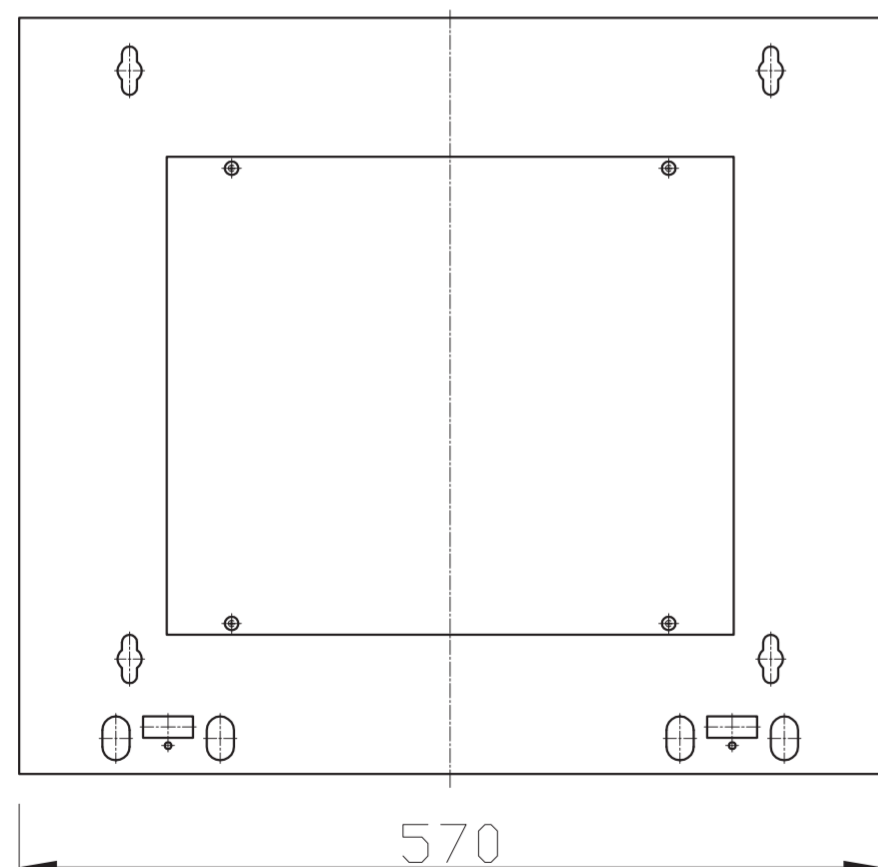

Schema of opening (scale 1:20)

473

500

570

OUTSIDE

INSIDE

Szafa RACK 19' 9U 450 mm wisząca SIGNAL

SIGNAL 19" Rack Cabinet (9U 450 mm, hanging)

skala / scale 1:5

kod / code:

producent / producer:

R912020

www.dipol.com.pl/R912020