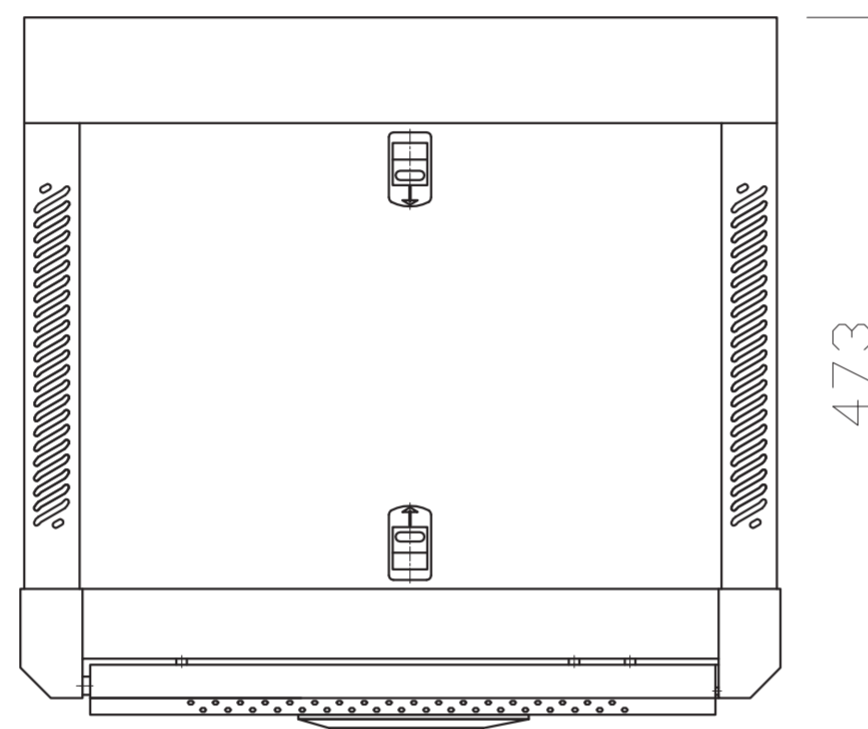

Schema of opening (scale 1:20)

473

500

570

OUTSIDE

INSIDE

Szafa RACK 19' 9U 450 mm wisząca SIGNAL

SIGNAL 19" Rack Cabinet (9U 450 mm, hanging)

skala / scale 1:5

kod / code:

producent / producer:

R912020

www.dipol.com.pl/R912020