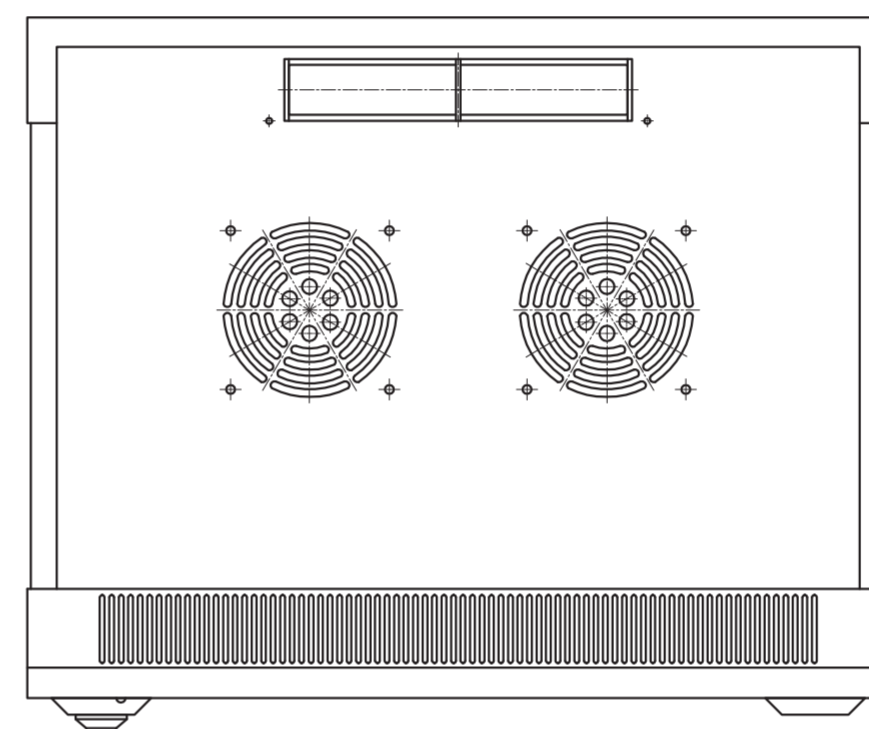

Schema of opening (scale 1:20)

473

500

570

OUTSIDE

INSIDE

Szafa RACK 19' 9U 450 mm wisząca SIGNAL

SIGNAL 19" Rack Cabinet (9U 450 mm, hanging)

skala / scale 1:5

kod / code:

producent / producer:

R912020

www.dipol.com.pl/R912020