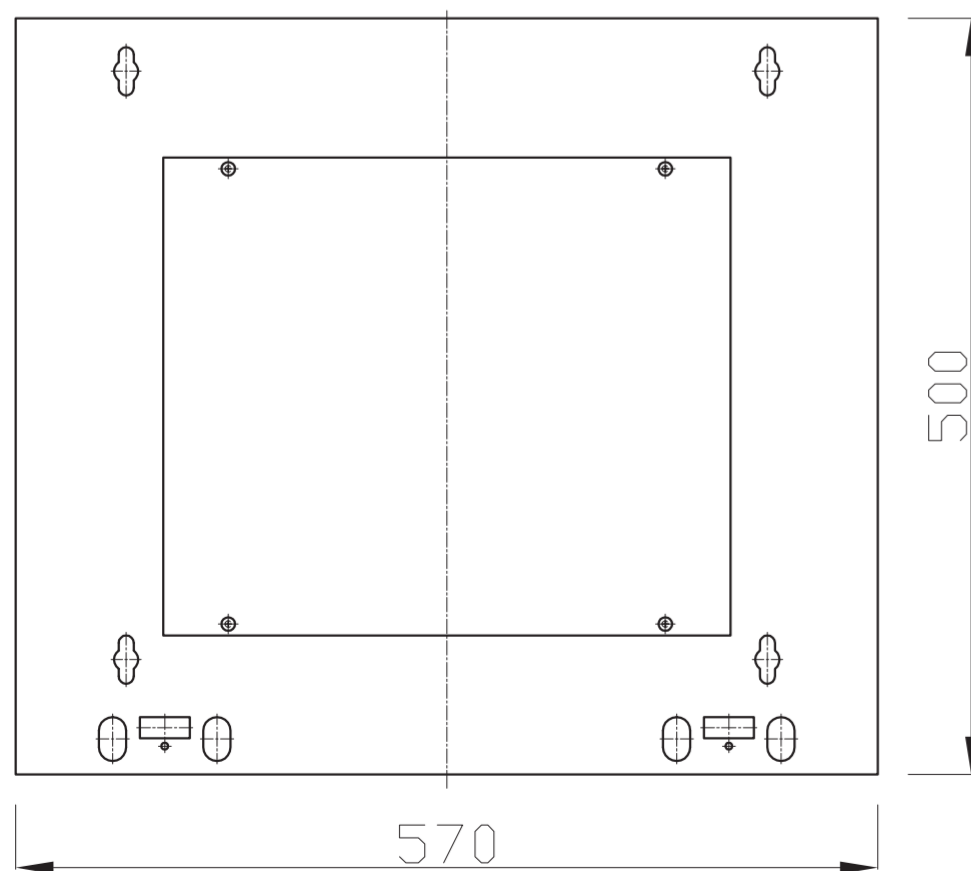

Schema of opening (scale 1:20)

OUTSIDE

INSIDE

Szafa Rack 19' 9U 600mm wisząca SIGNAL

SIGNAL 19" Rack Cabinet (9U 600mm, hanging)

skala / scale 1:5

kod / code:

producent / producer: