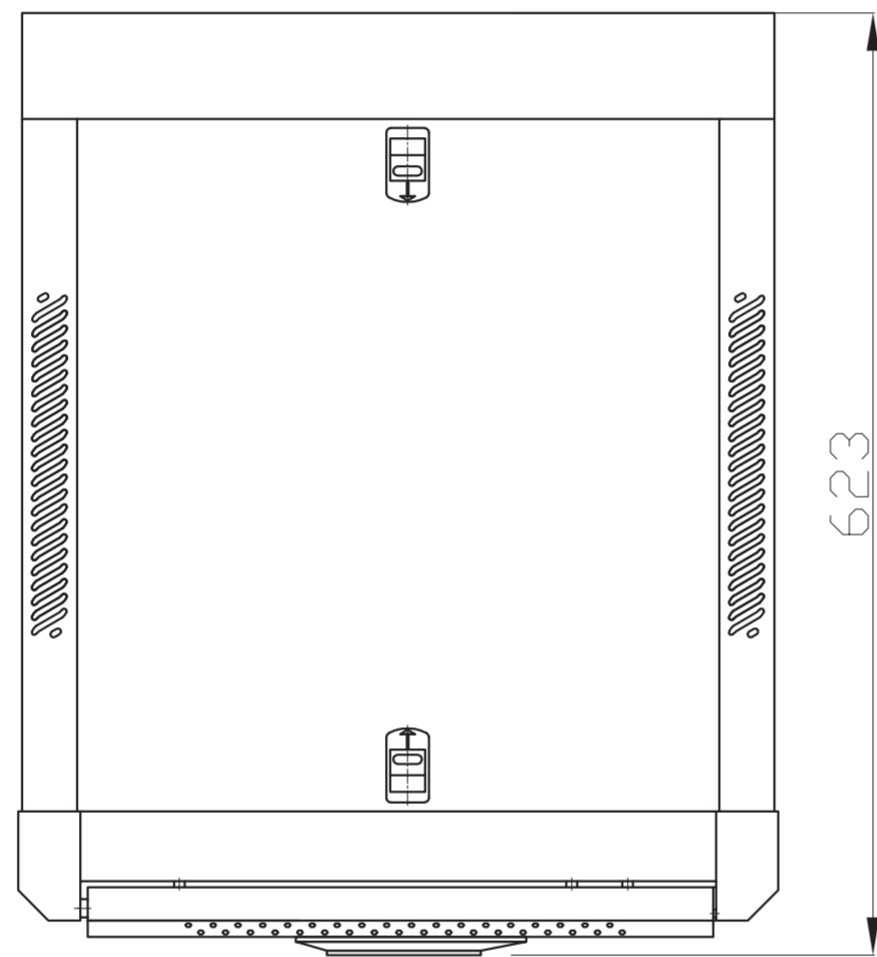

Schema of opening (scale 1:20)

OUTSIDE

INSIDE

Szafa Rack 19' 9U 600mm wisząca SIGNAL

SIGNAL 19" Rack Cabinet (9U 600mm, hanging)

skala / scale 1:5

kod / code:

producent / producer: