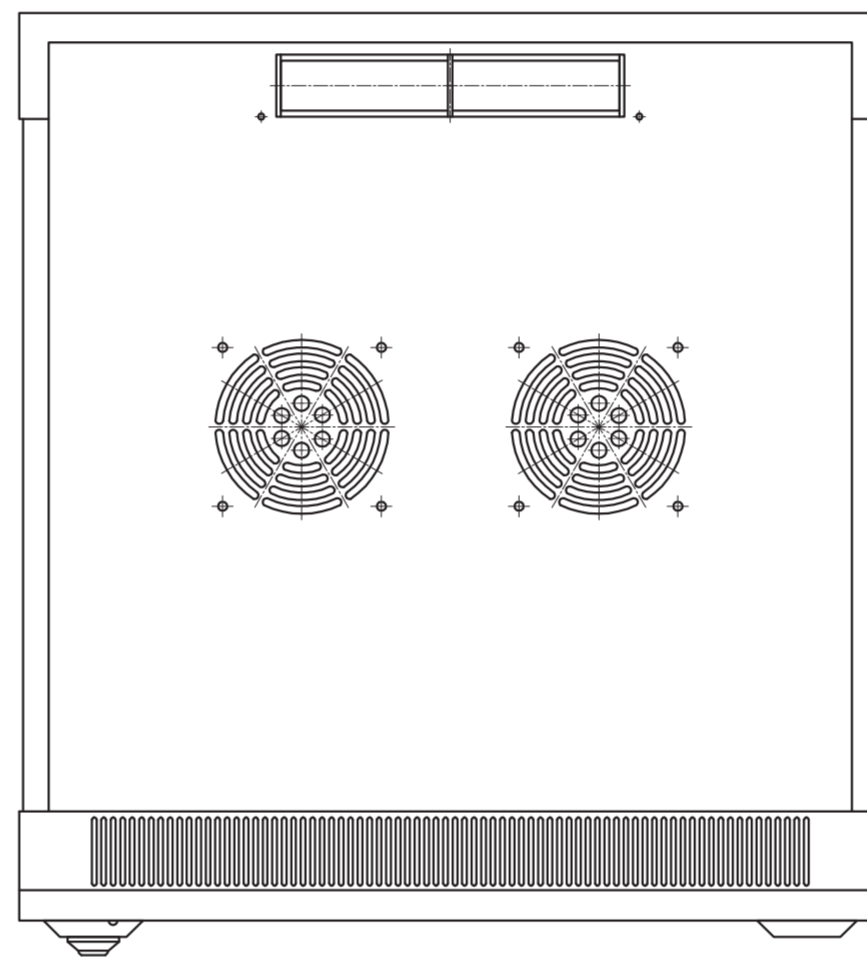

Schema of opening (scale 1:20)

OUTSIDE

INSIDE

Szafa Rack 19' 9U 600mm wisząca SIGNAL

SIGNAL 19" Rack Cabinet (9U 600mm, hanging)

skala / scale 1:5

kod / code:

producent / producer: