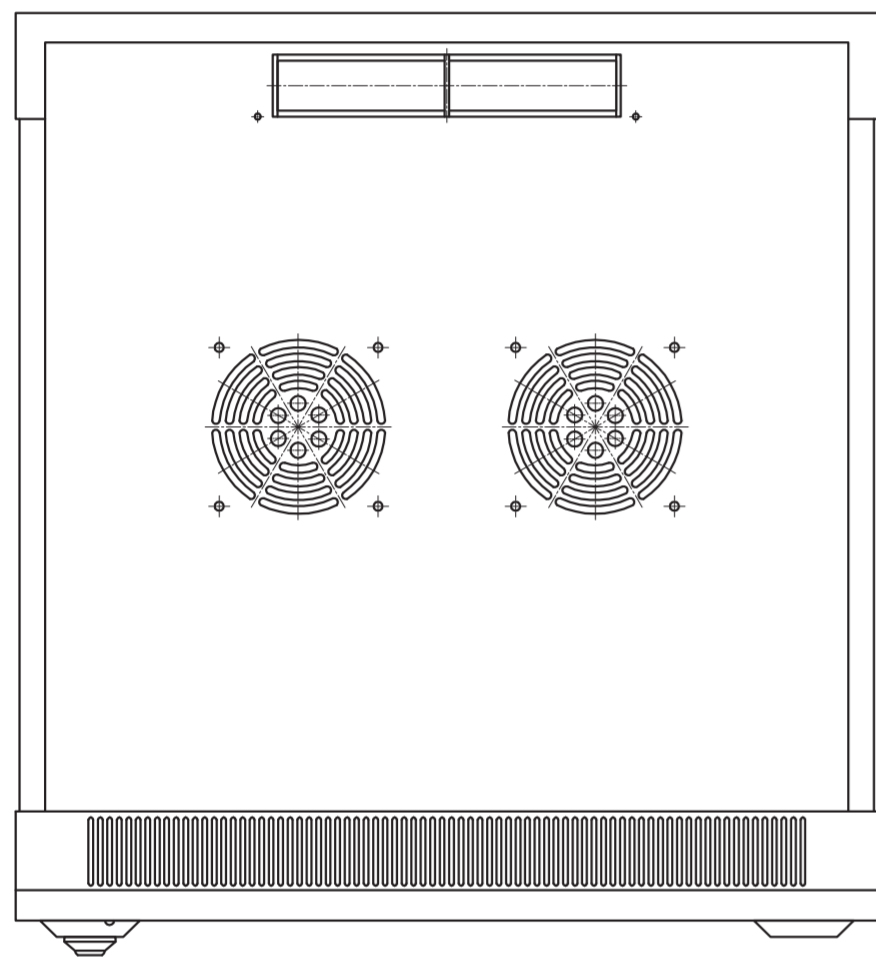

Schema of opening (scale 1:20)

OUTSIDE

INSIDE

Szafa Rack 19' 9U 600mm wisząca SIGNAL

SIGNAL 19" Rack Cabinet (9U 600mm, hanging)

skala / scale 1:5

kod / code:

producent / producer: