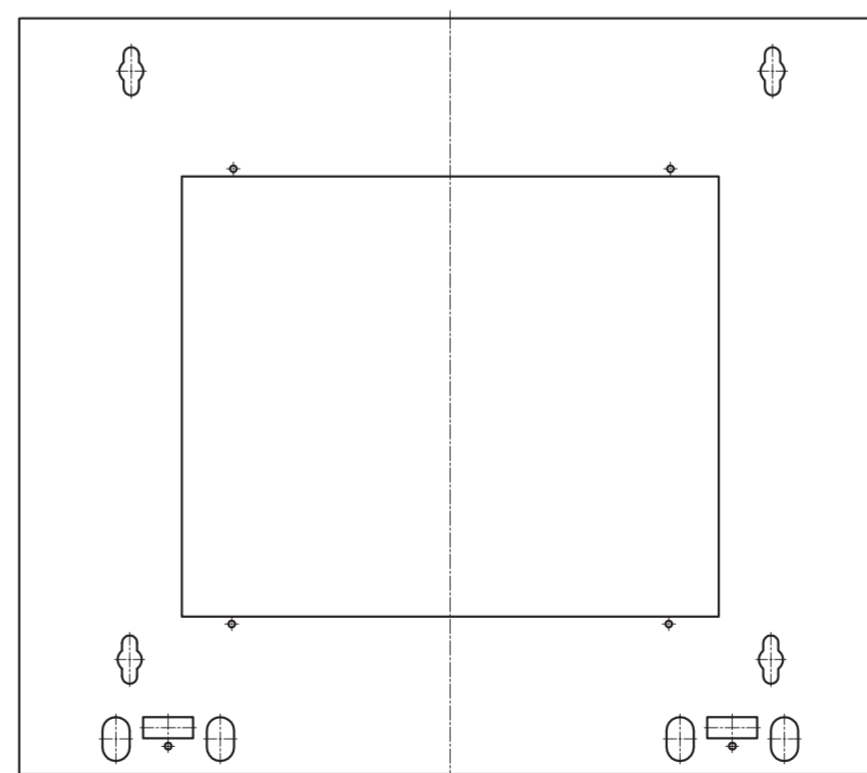

Schema of opening (scale 1:20)

OUTSIDE

INSIDE

Szafa Rack 19' 9U 600mm wisząca SIGNAL

SIGNAL 19" Rack Cabinet (9U 600mm, hanging)

skala / scale 1:5

kod / code:

producent / producer: