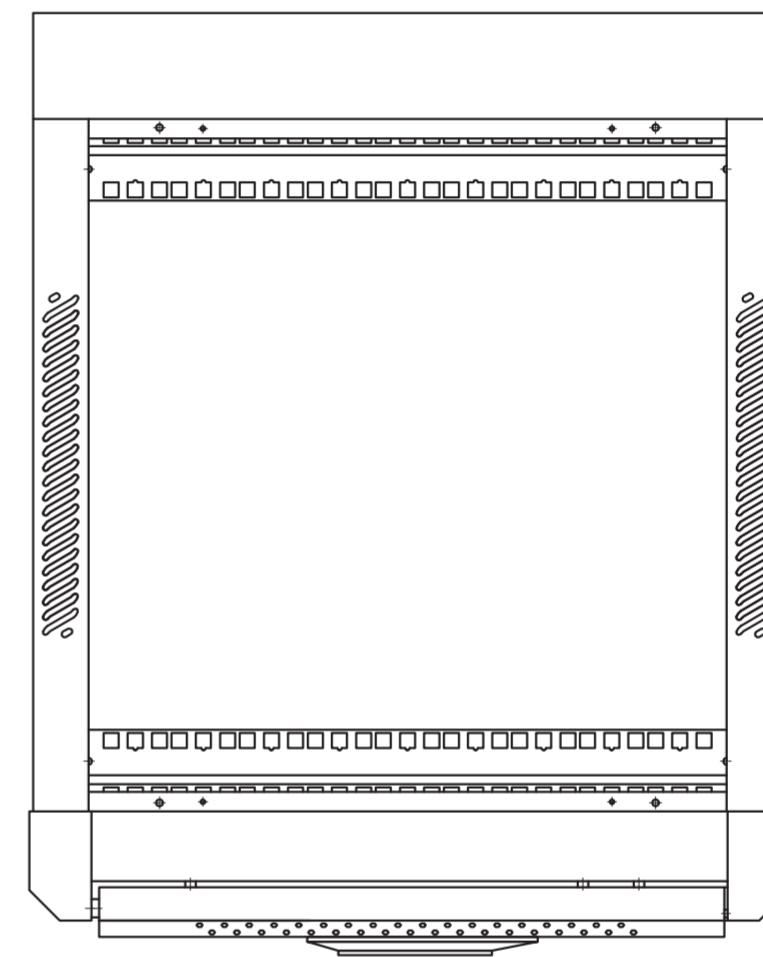

Schema of opening (scale 1:20)

OUTSIDE

INSIDE

Szafa Rack 19' 9U 600mm wisząca SIGNAL

SIGNAL 19" Rack Cabinet (9U 600mm, hanging)

skala / scale 1:5

kod / code:

producent / producer: