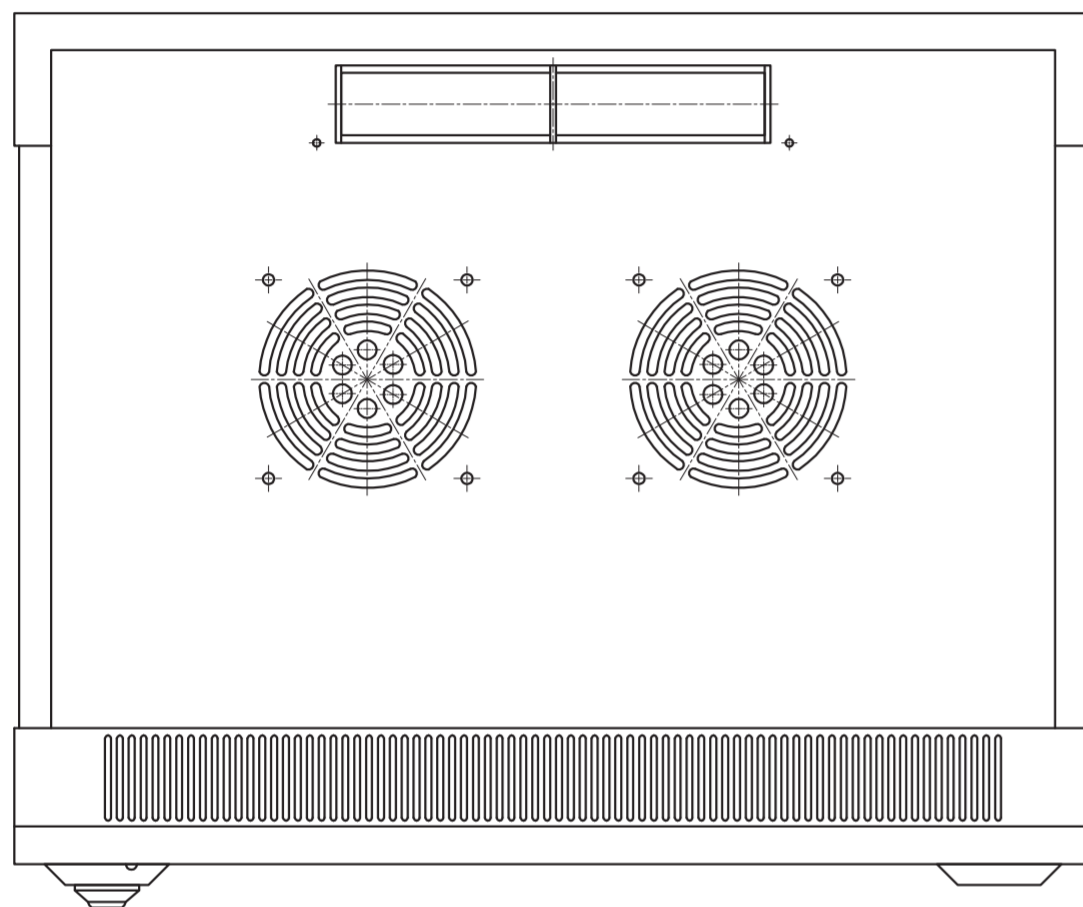

Schema of opening (scale 1:20)

OUTSIDE

INSIDE

Szafa RACK 19' 6U 450 mm wisząca SIGNAL

SIGNAL 19" Rack Cabinet (6U 450 mm, hanging)

skala / scale 1:4

kod / code:

R912018