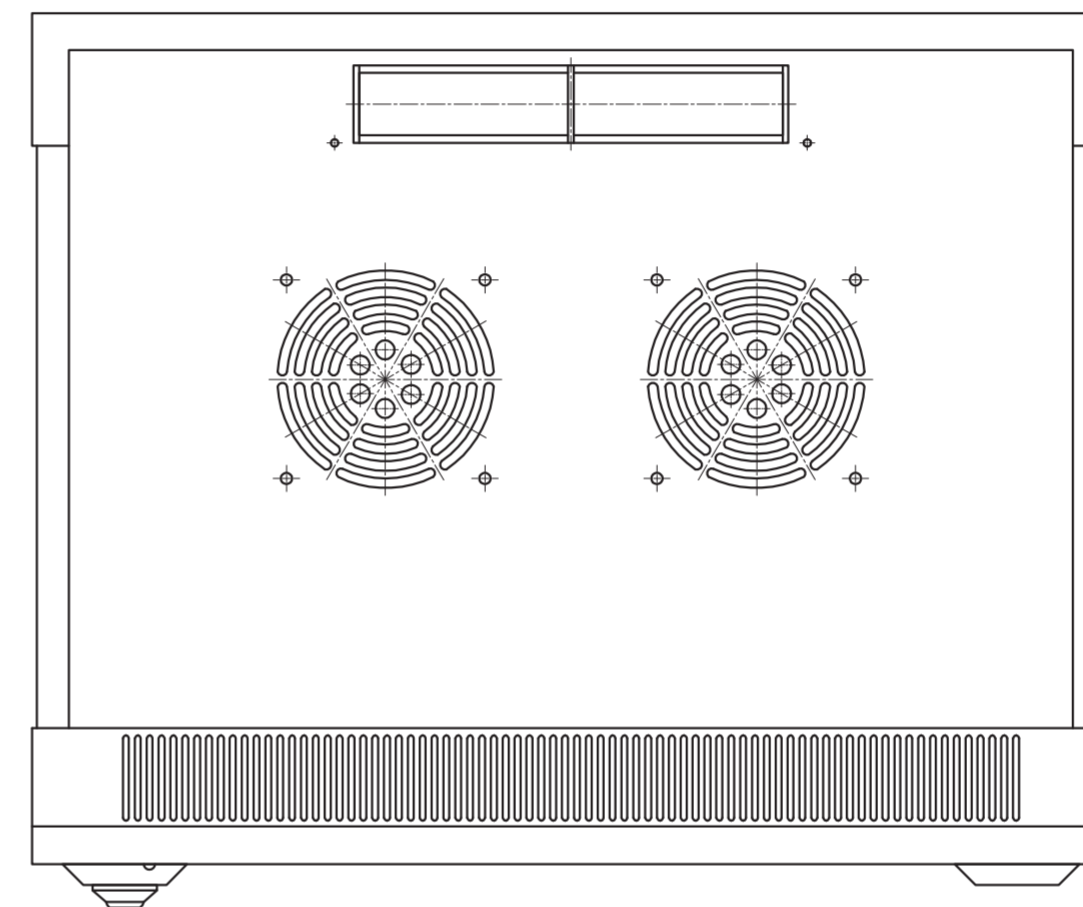

Schema of opening (scale 1:20)

OUTSIDE

INSIDE

Szafa RACK 19' 6U 450 mm wisząca SIGNAL

SIGNAL 19" Rack Cabinet (6U 450 mm, hanging)

skala / scale 1:4

kod / code:

R912018