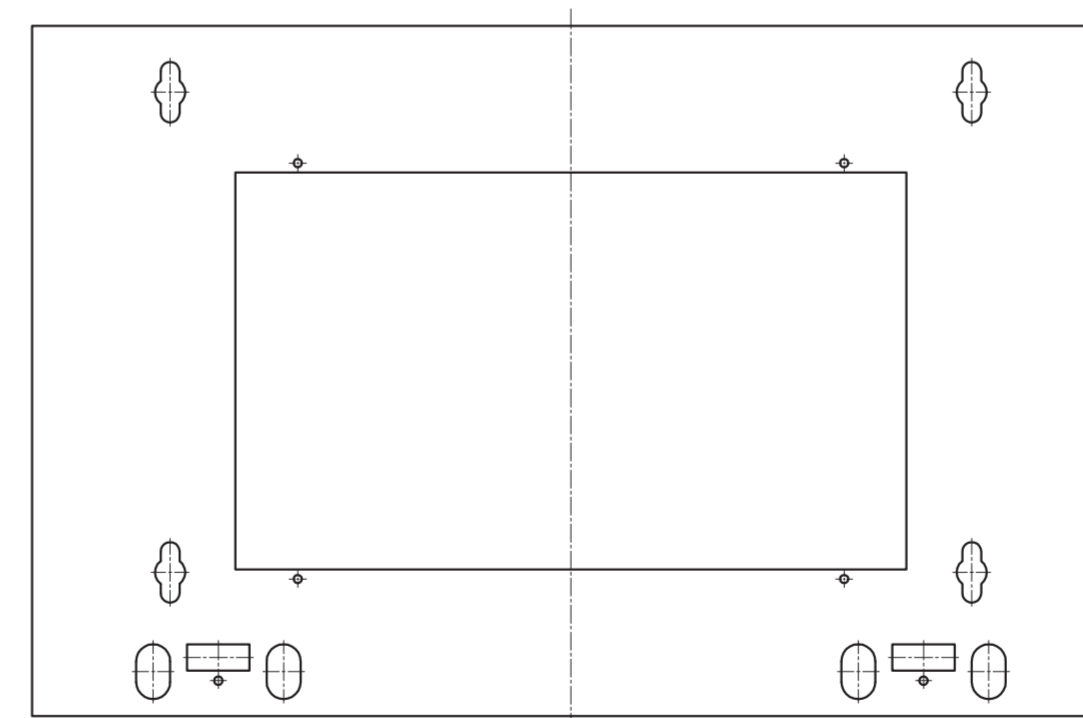

Schema of opening (scale 1:20)

OUTSIDE

INSIDE

Szafa RACK 19' 6U 450 mm wisząca SIGNAL

SIGNAL 19" Rack Cabinet (6U 450 mm, hanging)

skala / scale 1:4

kod / code:

R912018