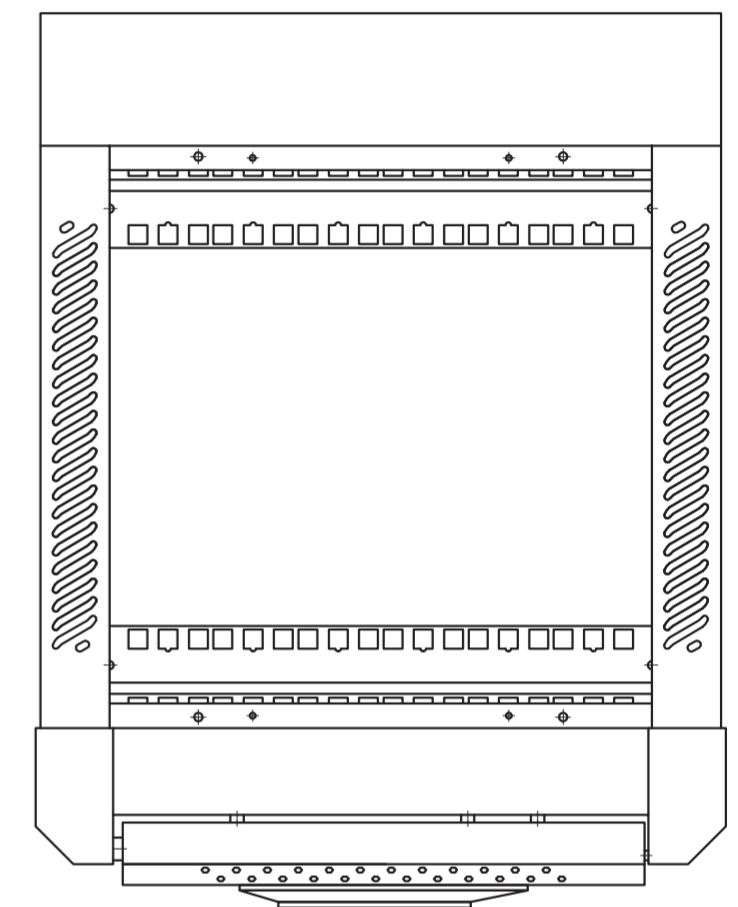

Schema of opening (scale 1:20)

OUTSIDE

INSIDE

Szafa RACK 19' 6U 450 mm wisząca SIGNAL

SIGNAL 19" Rack Cabinet (6U 450 mm, hanging)

skala / scale 1:4

kod / code:

R912018