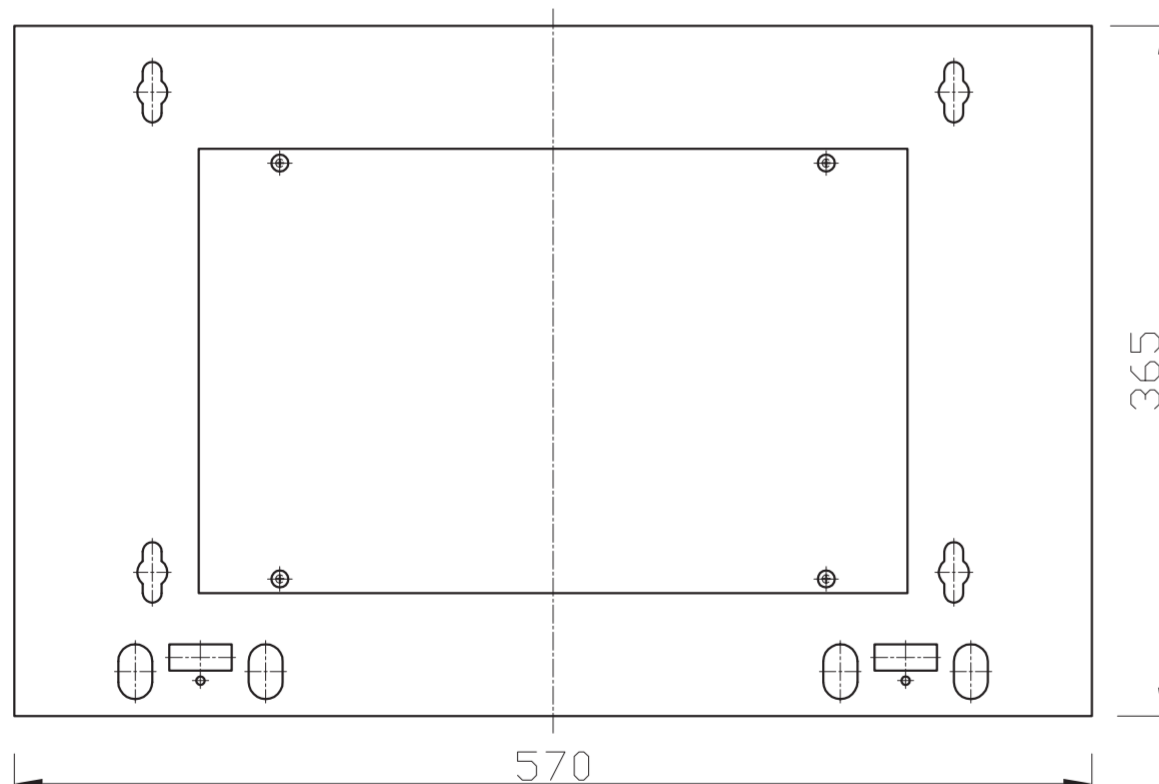

Schema of opening (scale 1:20)

OUTSIDE

INSIDE

Szafa RACK 19' 6U 450 mm wisząca SIGNAL

SIGNAL 19" Rack Cabinet (6U 450 mm, hanging)

skala / scale 1:4

kod / code:

R912018