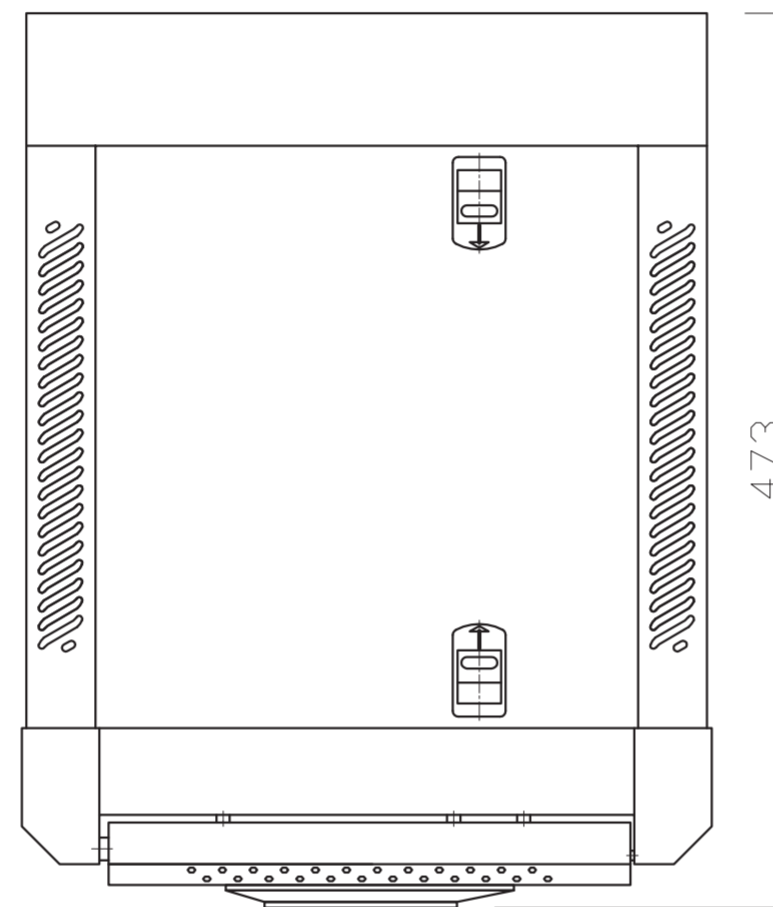

Schema of opening (scale 1:20)

OUTSIDE

INSIDE

Szafa RACK 19' 6U 450 mm wisząca SIGNAL

SIGNAL 19" Rack Cabinet (6U 450 mm, hanging)

skala / scale 1:4

kod / code:

R912018