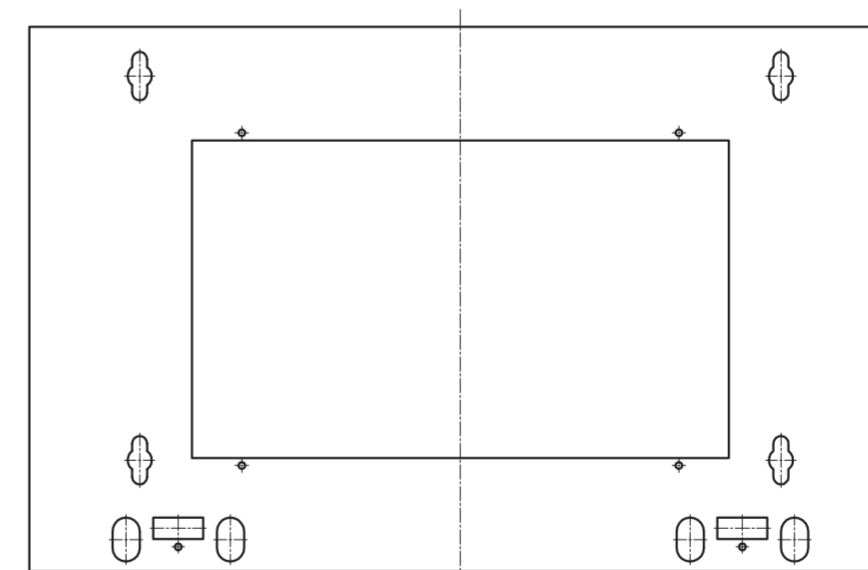

Schema of opening (scale 1:20)

OUTSIDE

INSIDE

Szafa Rack 19' 6U 600mm wisząca SIGNAL

SIGNAL 19" Rack Cabinet (6U 600mm, hanging)

skala / scale 1:5

kod / code:

producent / producer: