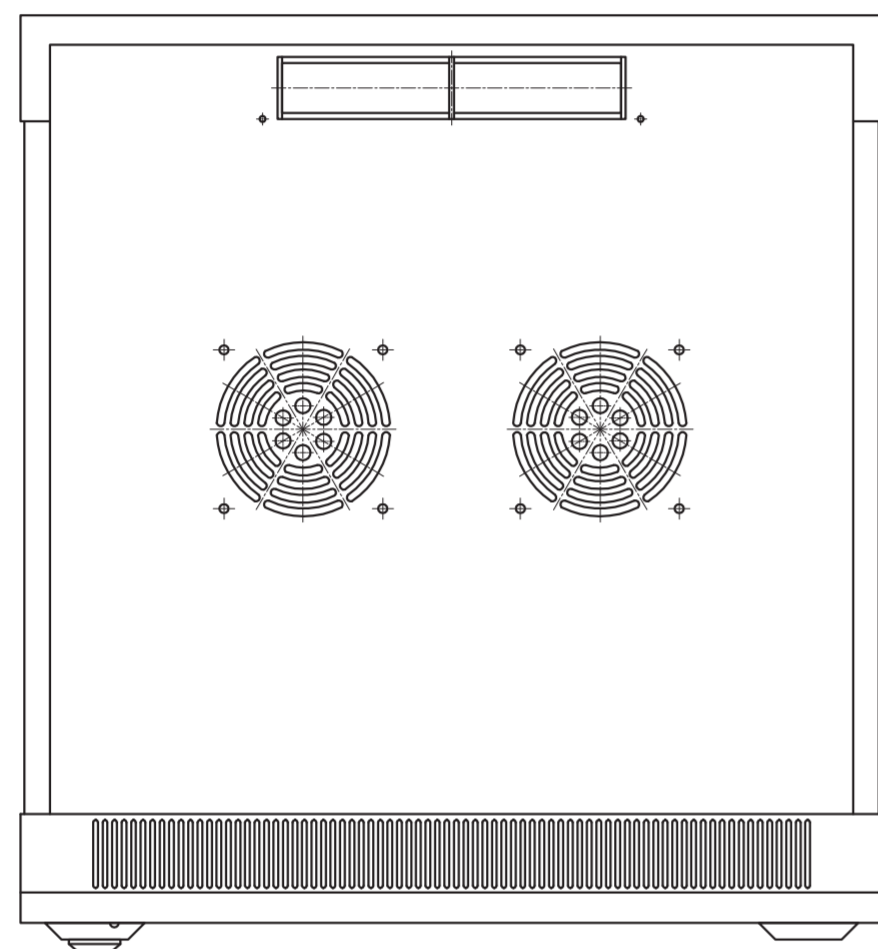

Schema of opening (scale 1:20)

OUTSIDE

INSIDE

Szafa Rack 19' 6U 600mm wisząca SIGNAL

SIGNAL 19" Rack Cabinet (6U 600mm, hanging)

skala / scale 1:5

kod / code:

producent / producer: