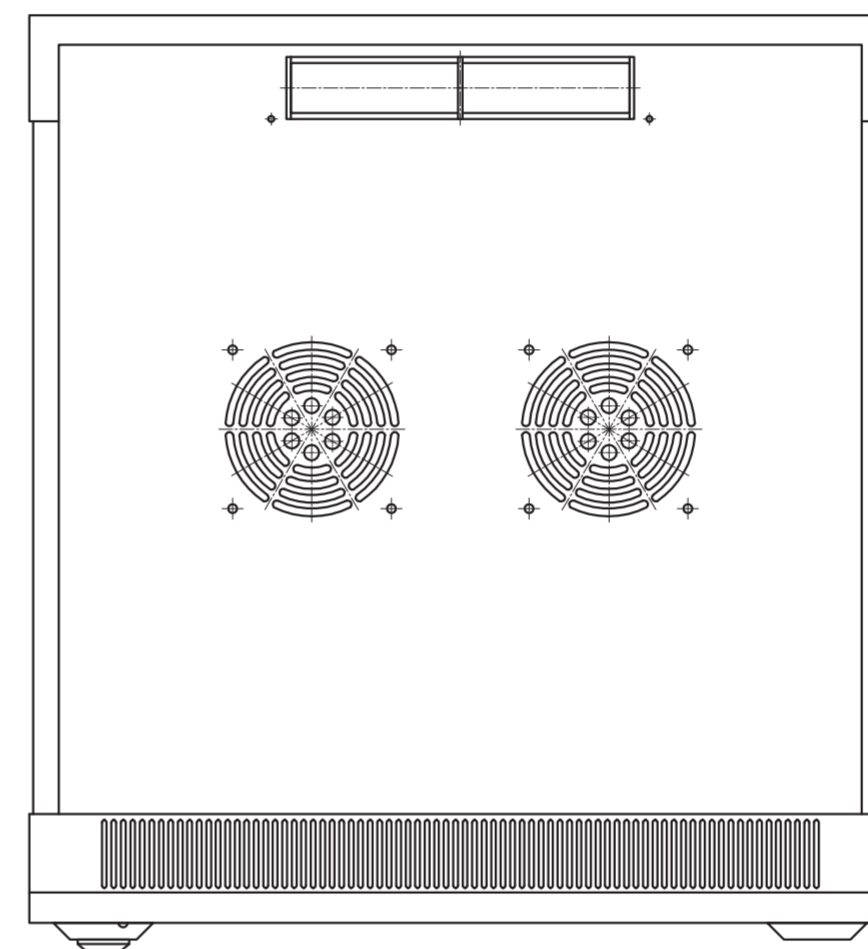

Schema of opening (scale 1:20)

OUTSIDE

INSIDE

Szafa Rack 19' 6U 600mm wisząca SIGNAL

SIGNAL 19" Rack Cabinet (6U 600mm, hanging)

skala / scale 1:5

kod / code:

producent / producer: