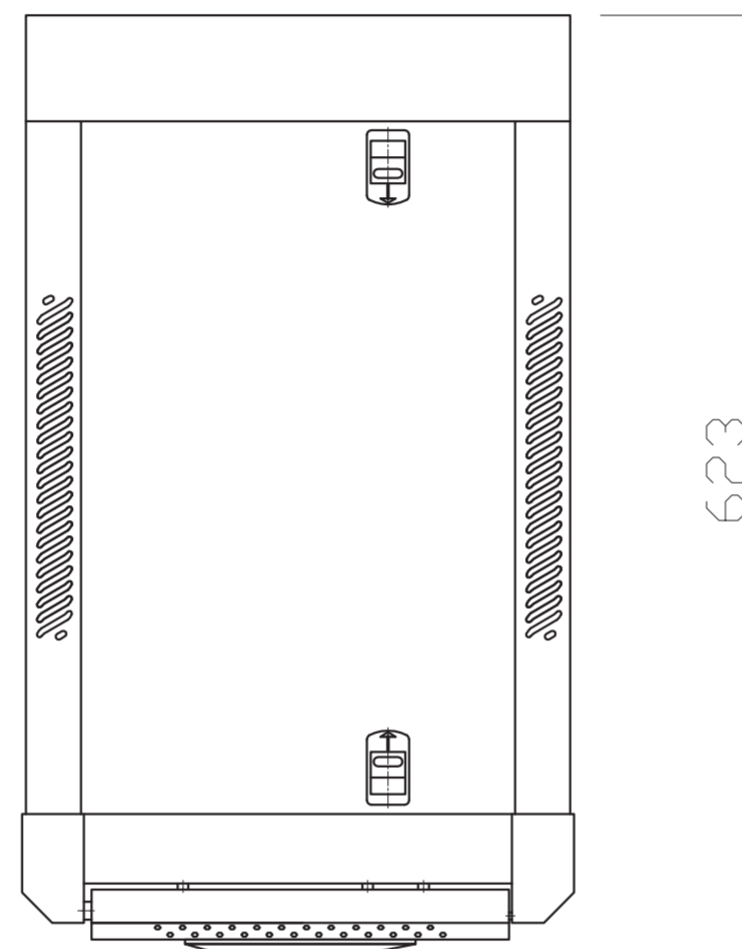

Schema of opening (scale 1:20)

OUTSIDE

INSIDE

Szafa Rack 19' 6U 600mm wisząca SIGNAL

SIGNAL 19" Rack Cabinet (6U 600mm, hanging)

skala / scale 1:5

kod / code:

producent / producer: