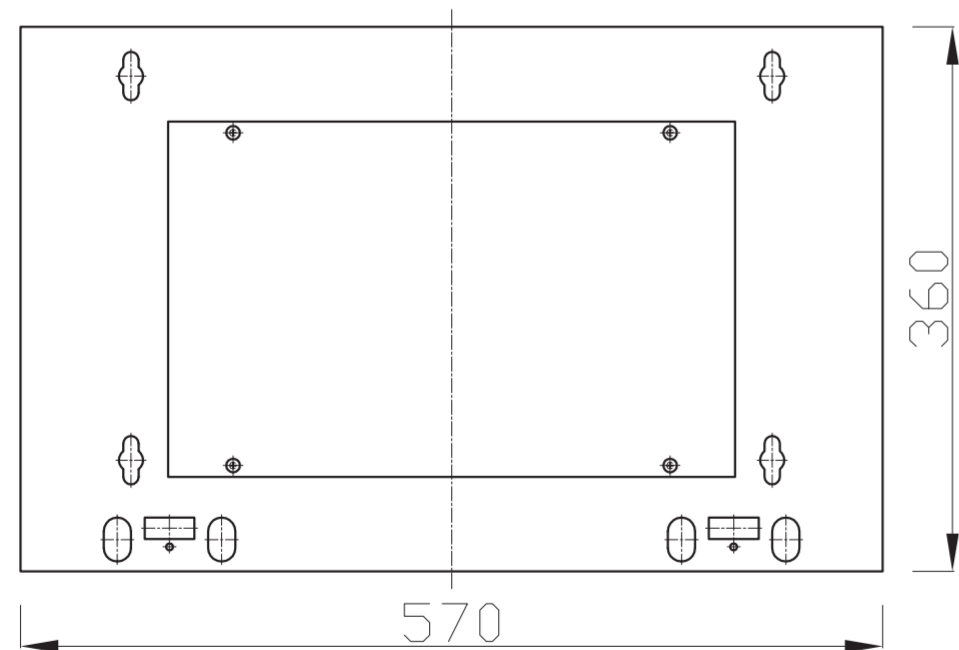

Schema of opening (scale 1:20)

OUTSIDE

INSIDE

Szafa Rack 19' 6U 600mm wisząca SIGNAL

SIGNAL 19" Rack Cabinet (6U 600mm, hanging)

skala / scale 1:5

kod / code:

producent / producer: