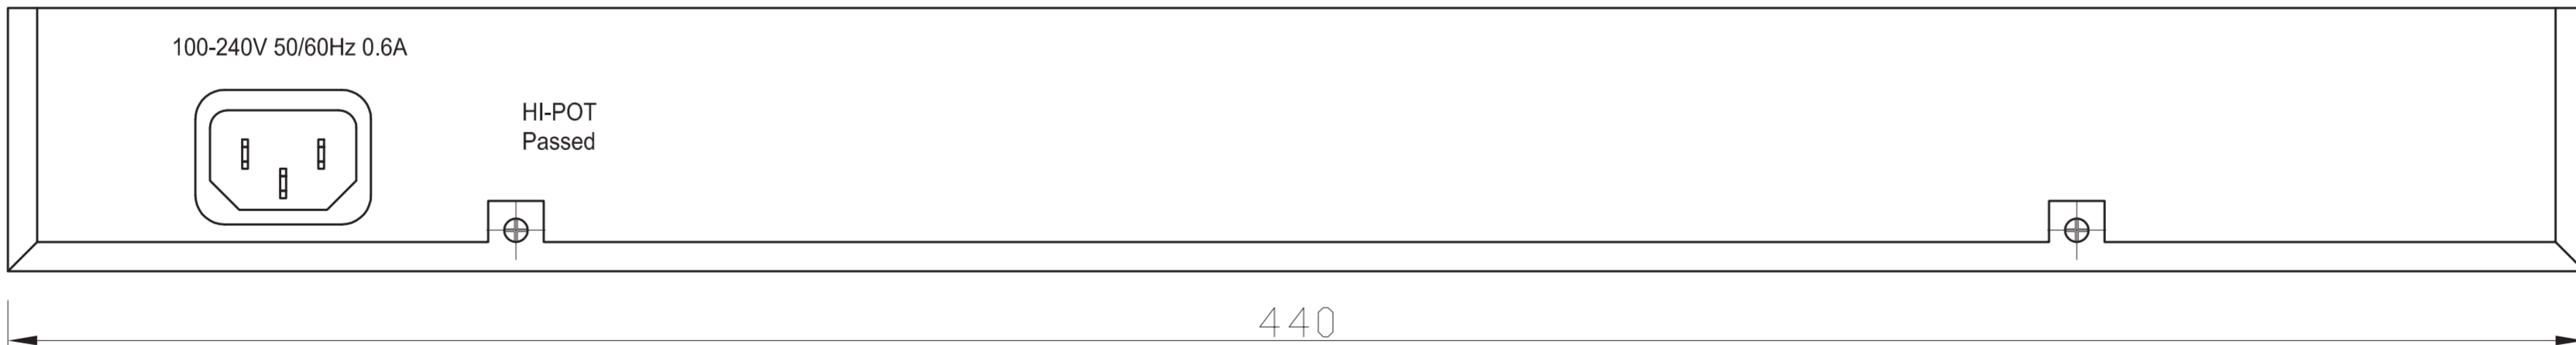

180

440

45

Switch TP-LINK TL-SL1226, 24+2porty Gigabit-Uplink RACK		
Fast/Gigabit Ethernet Switch: TP-LINK TL-SL1226 (24/2)		
kod / code:	producent / producer:	
N29929	TP-LINK®	
www.dipol.com.pl/N29929		